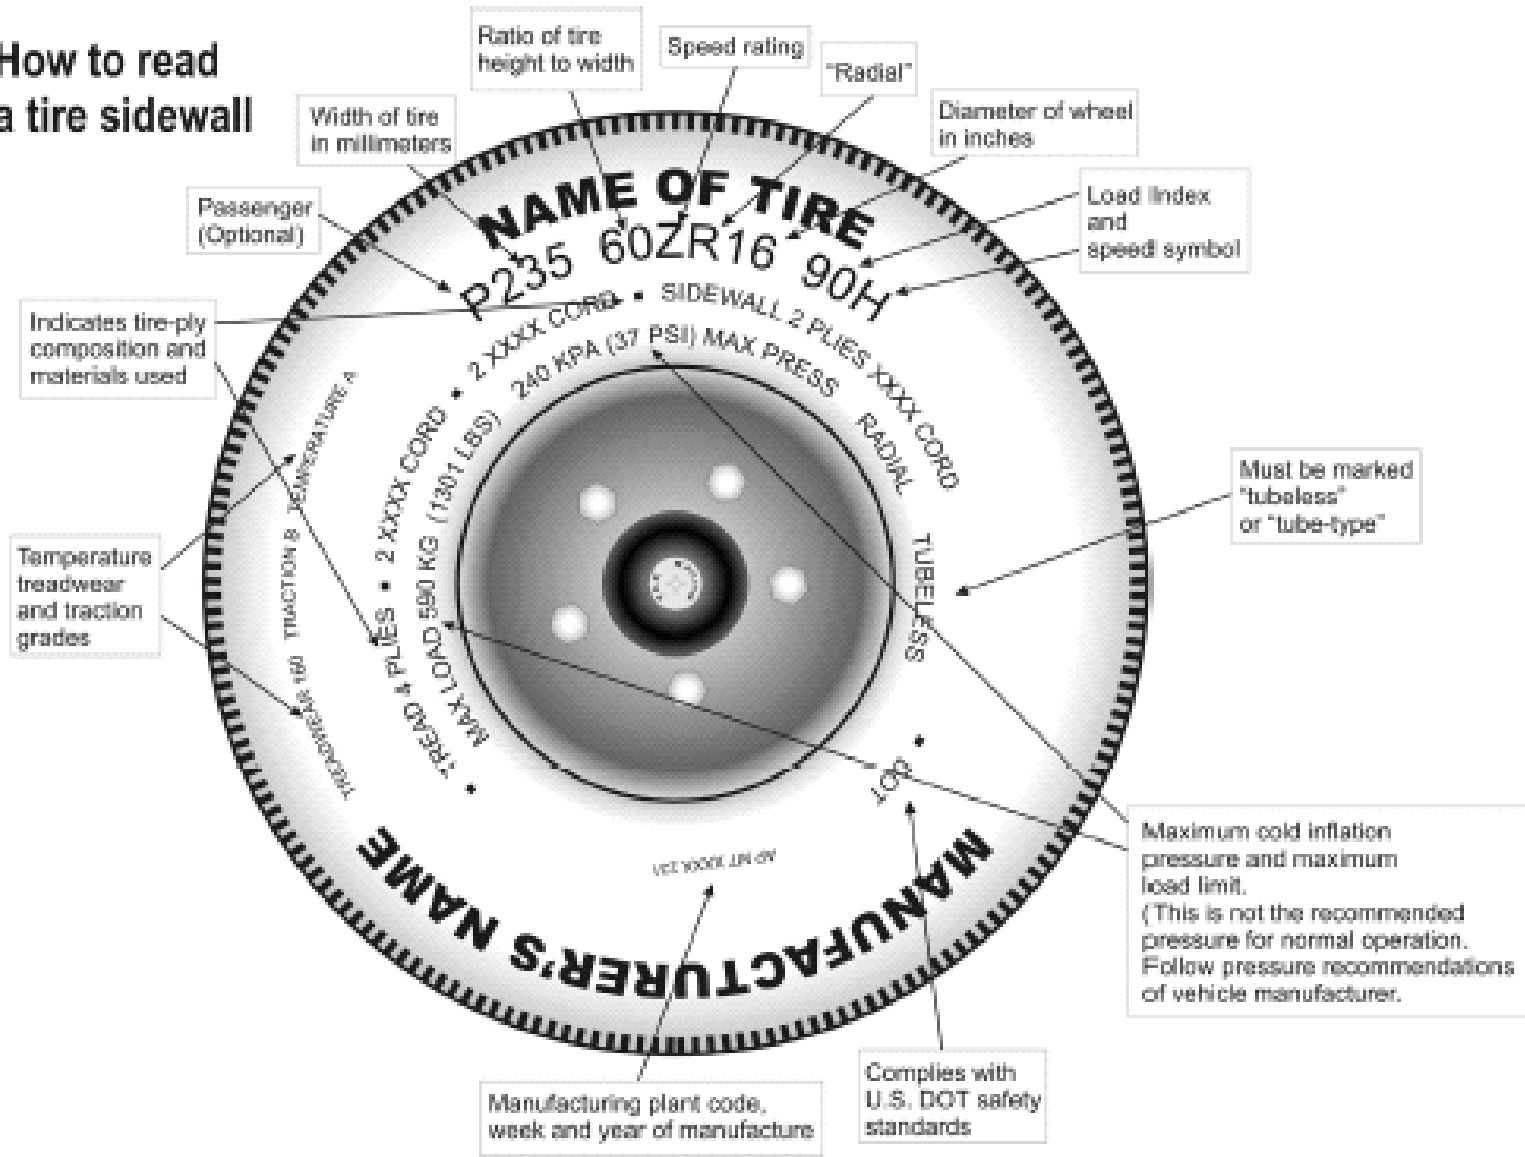

How to read a tire sidewall