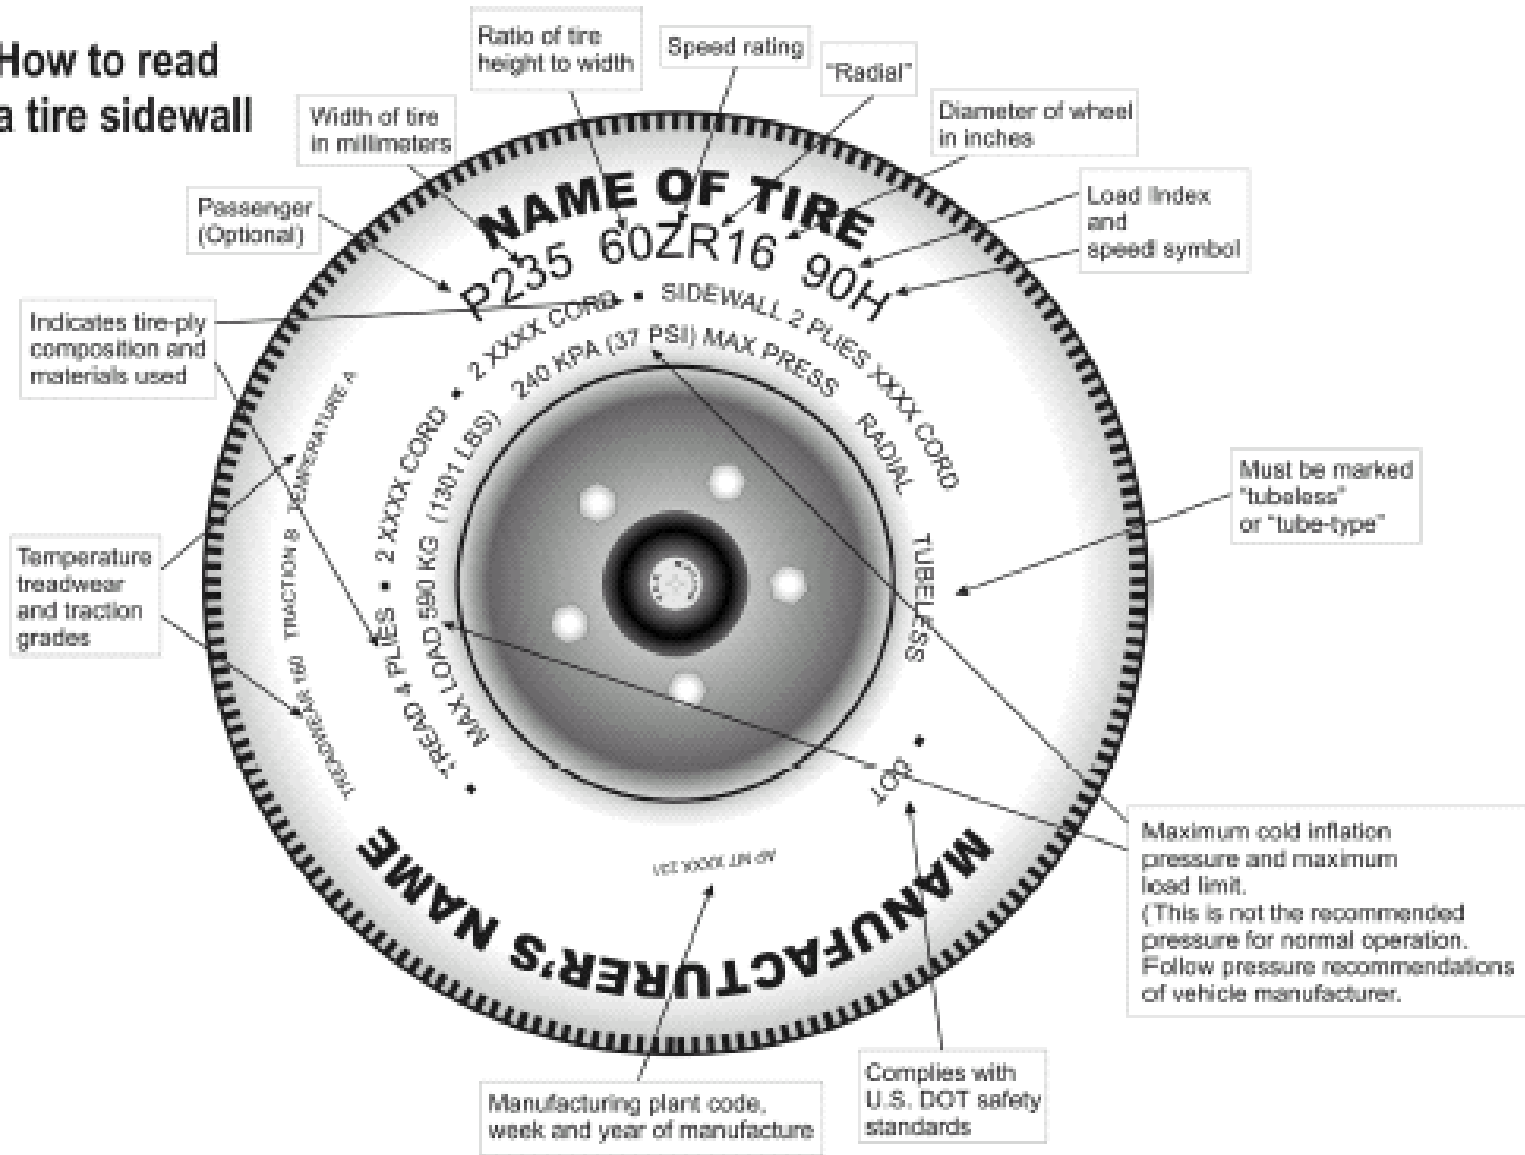

How to read a tire sidewall